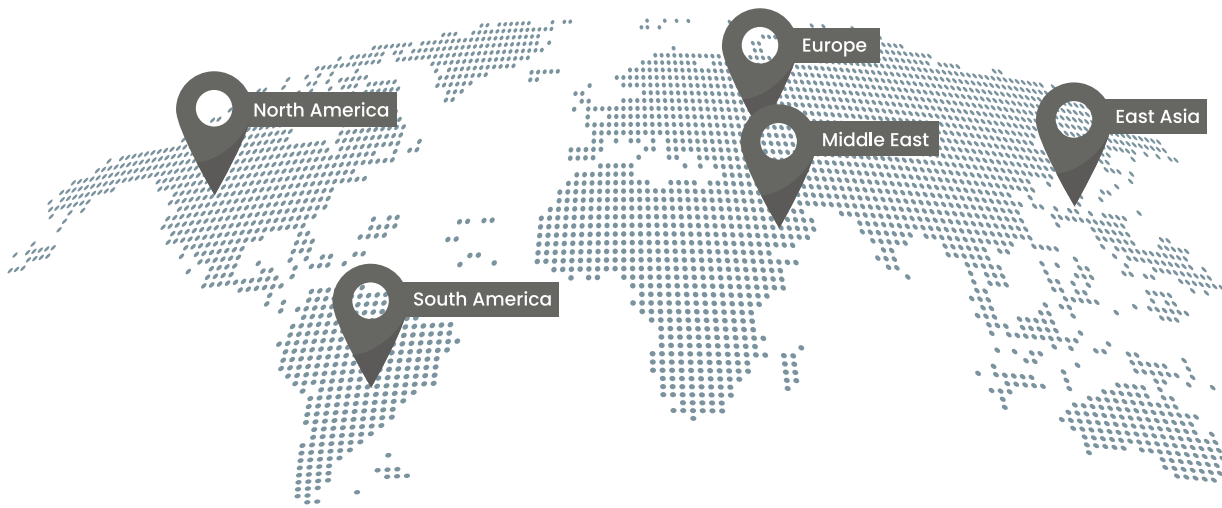

HiFuture Presence Across The Globe